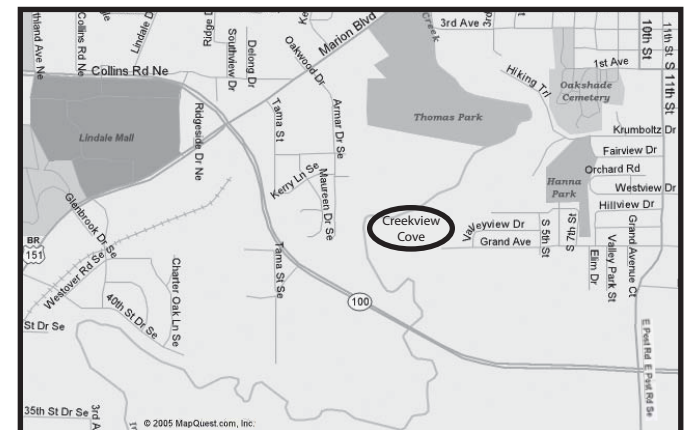

© 2005 MapQuest.com, Inc.