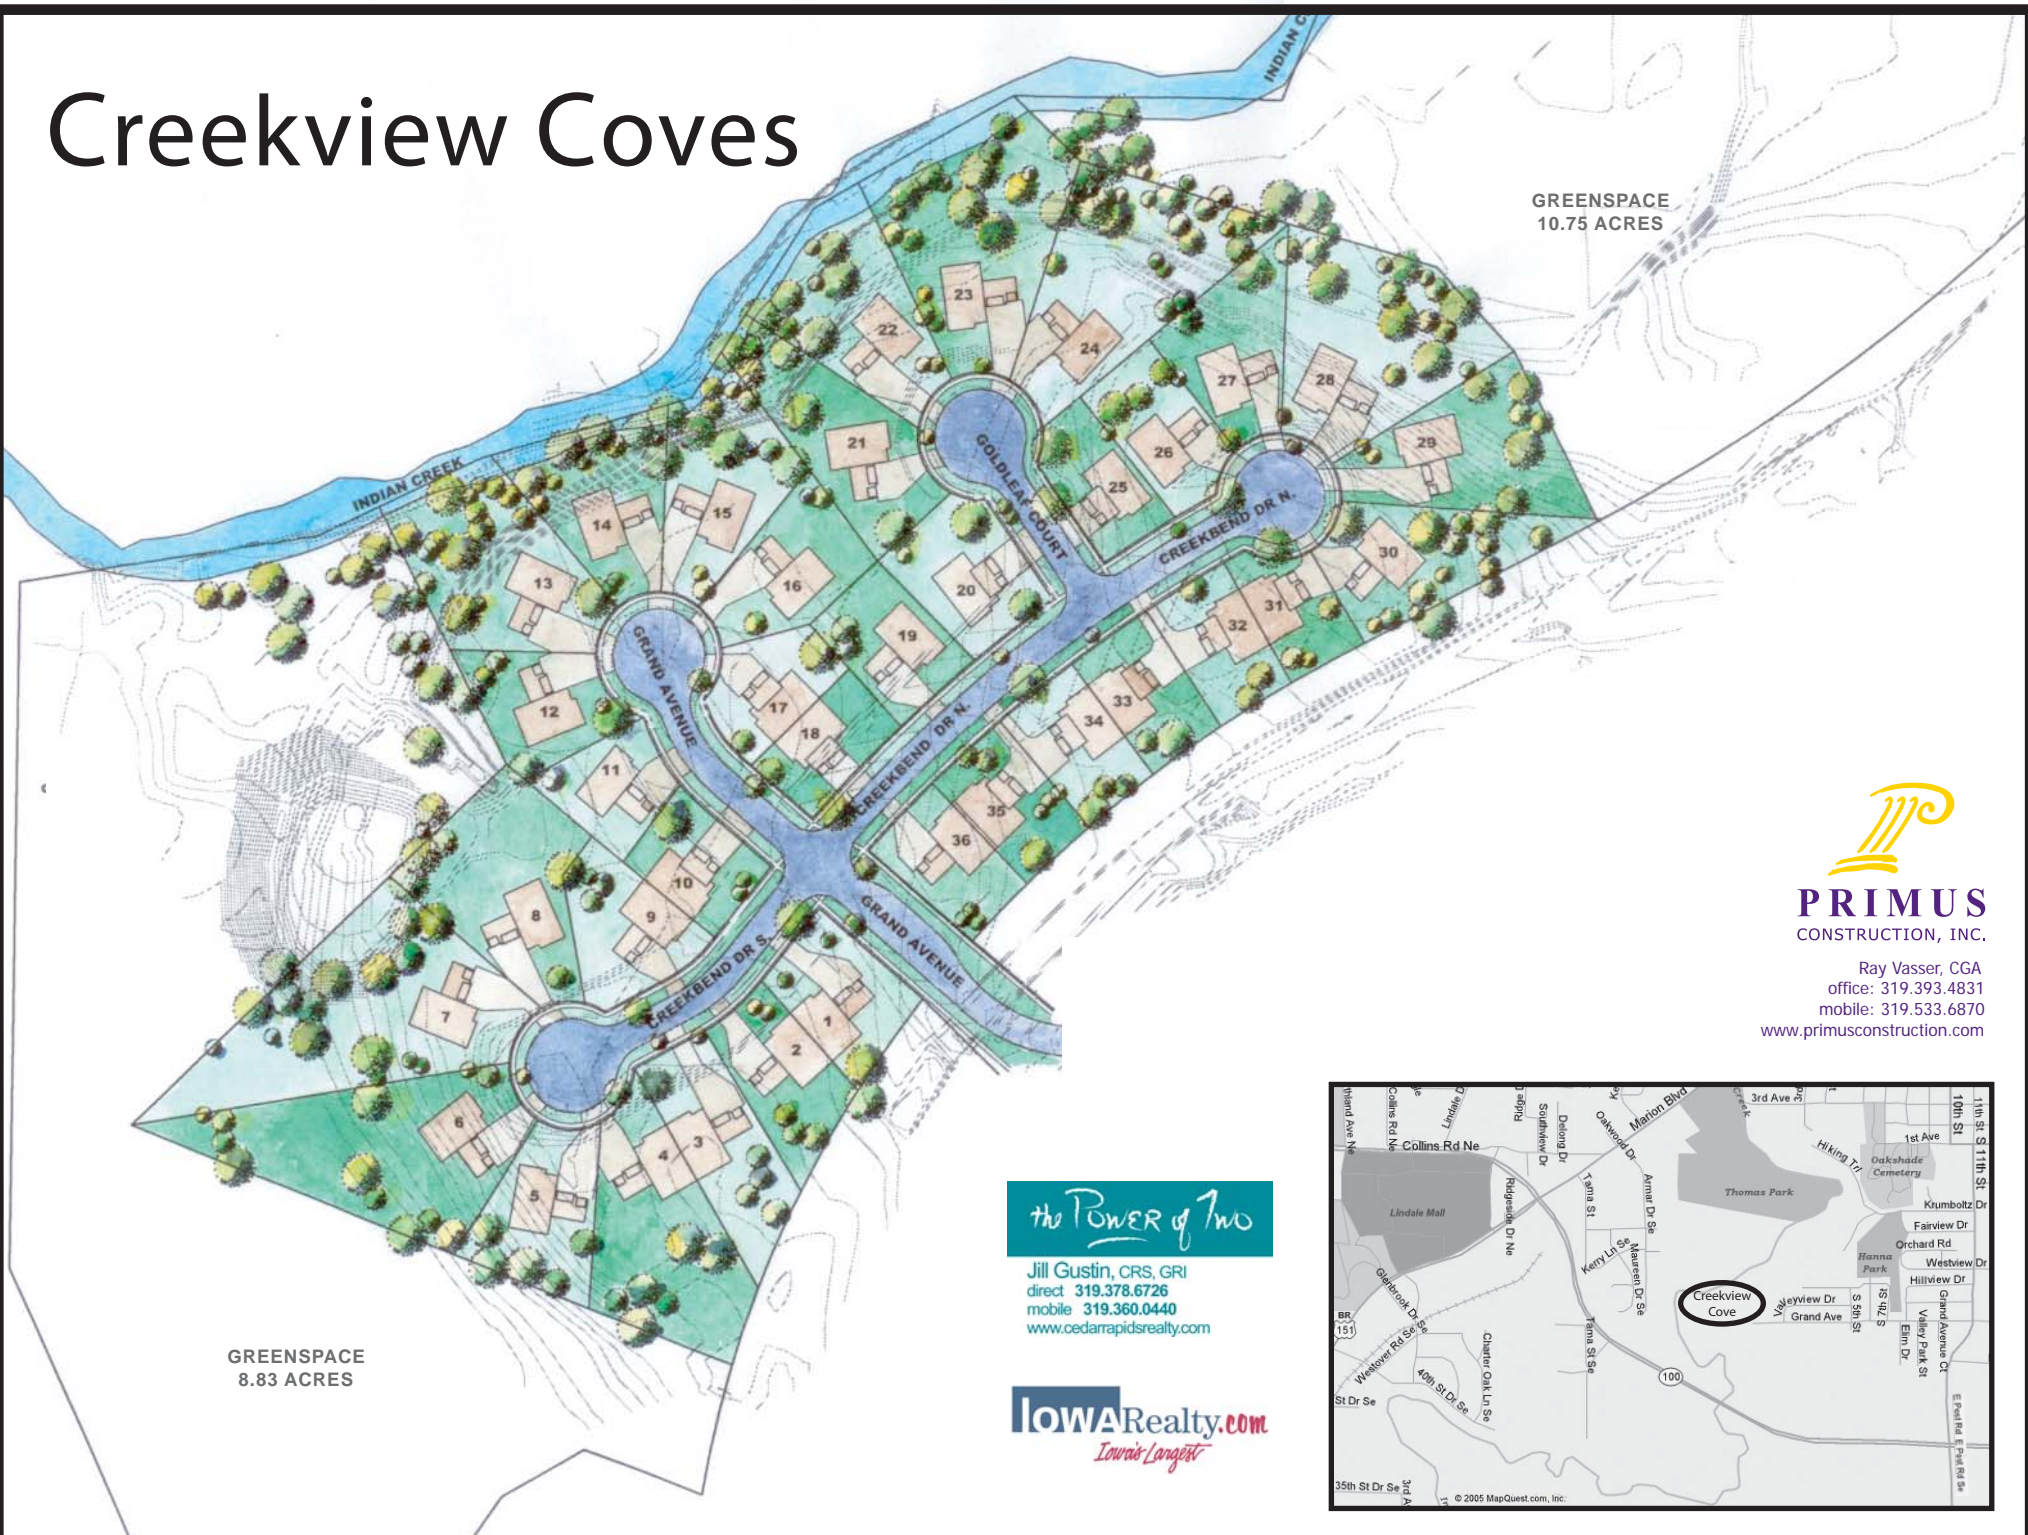

Creekview Coves

GREENSPACE
10.75 ACRES

GREENSPACE
8.83 ACRES

PRIMUS
CONSTRUCTION, INC.

Ray Vasser, CGA
office: 319.393.4831
mobile: 319.533.6870
www.primusconstruction.com

the Power of Two

Jill Gustin, CRS, GRI
direct 319.378.6726
mobile 319.360.0440
www.cedarrapidsrealty.com